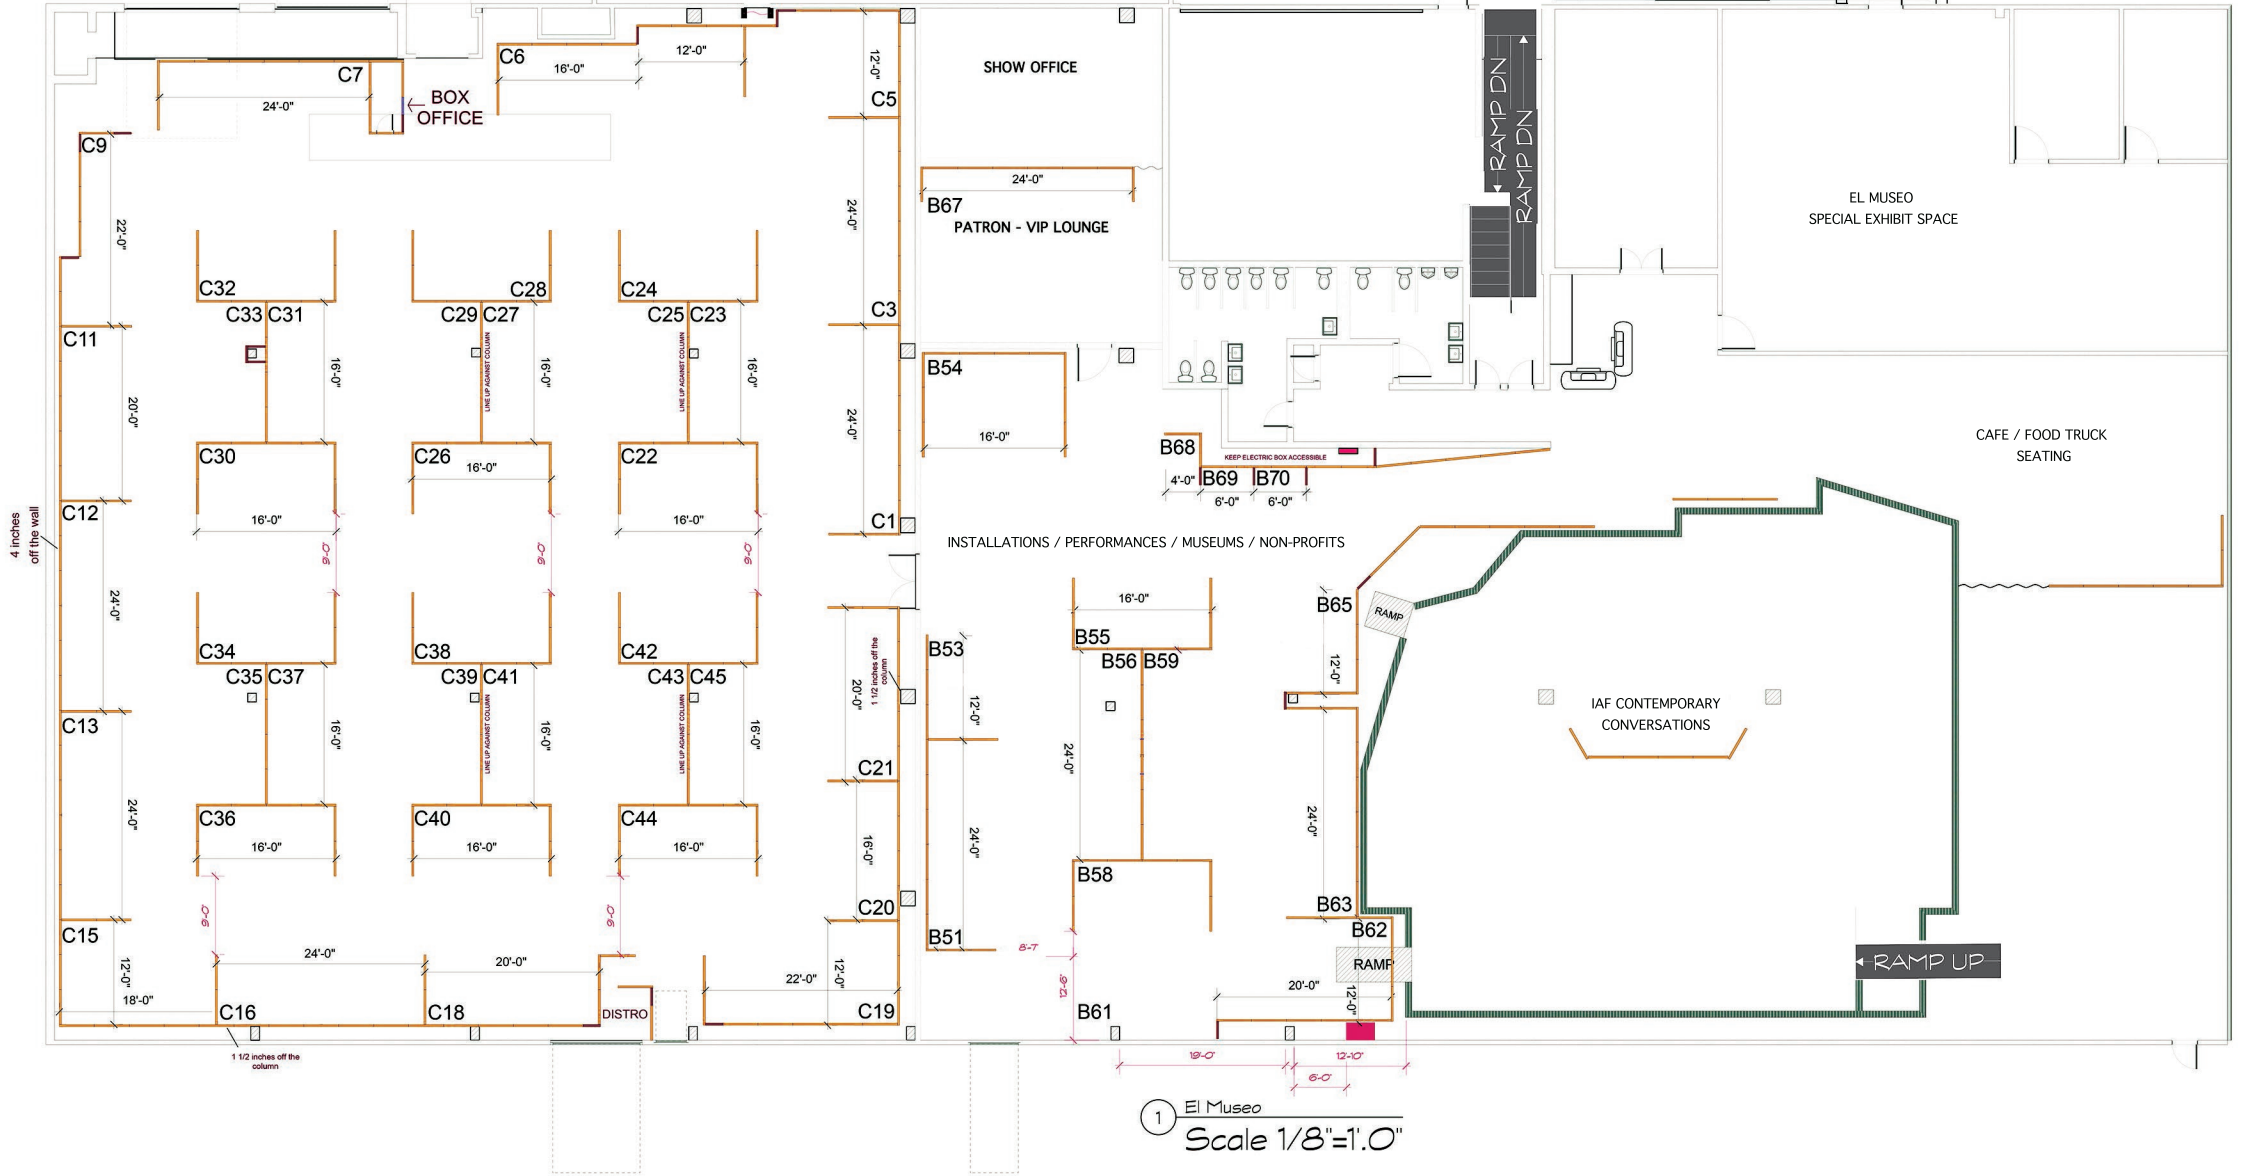

# INDIGENOUS ART FAIR CONTEMPORARY

① El Museo  
Scale 1/8" = 1.0"